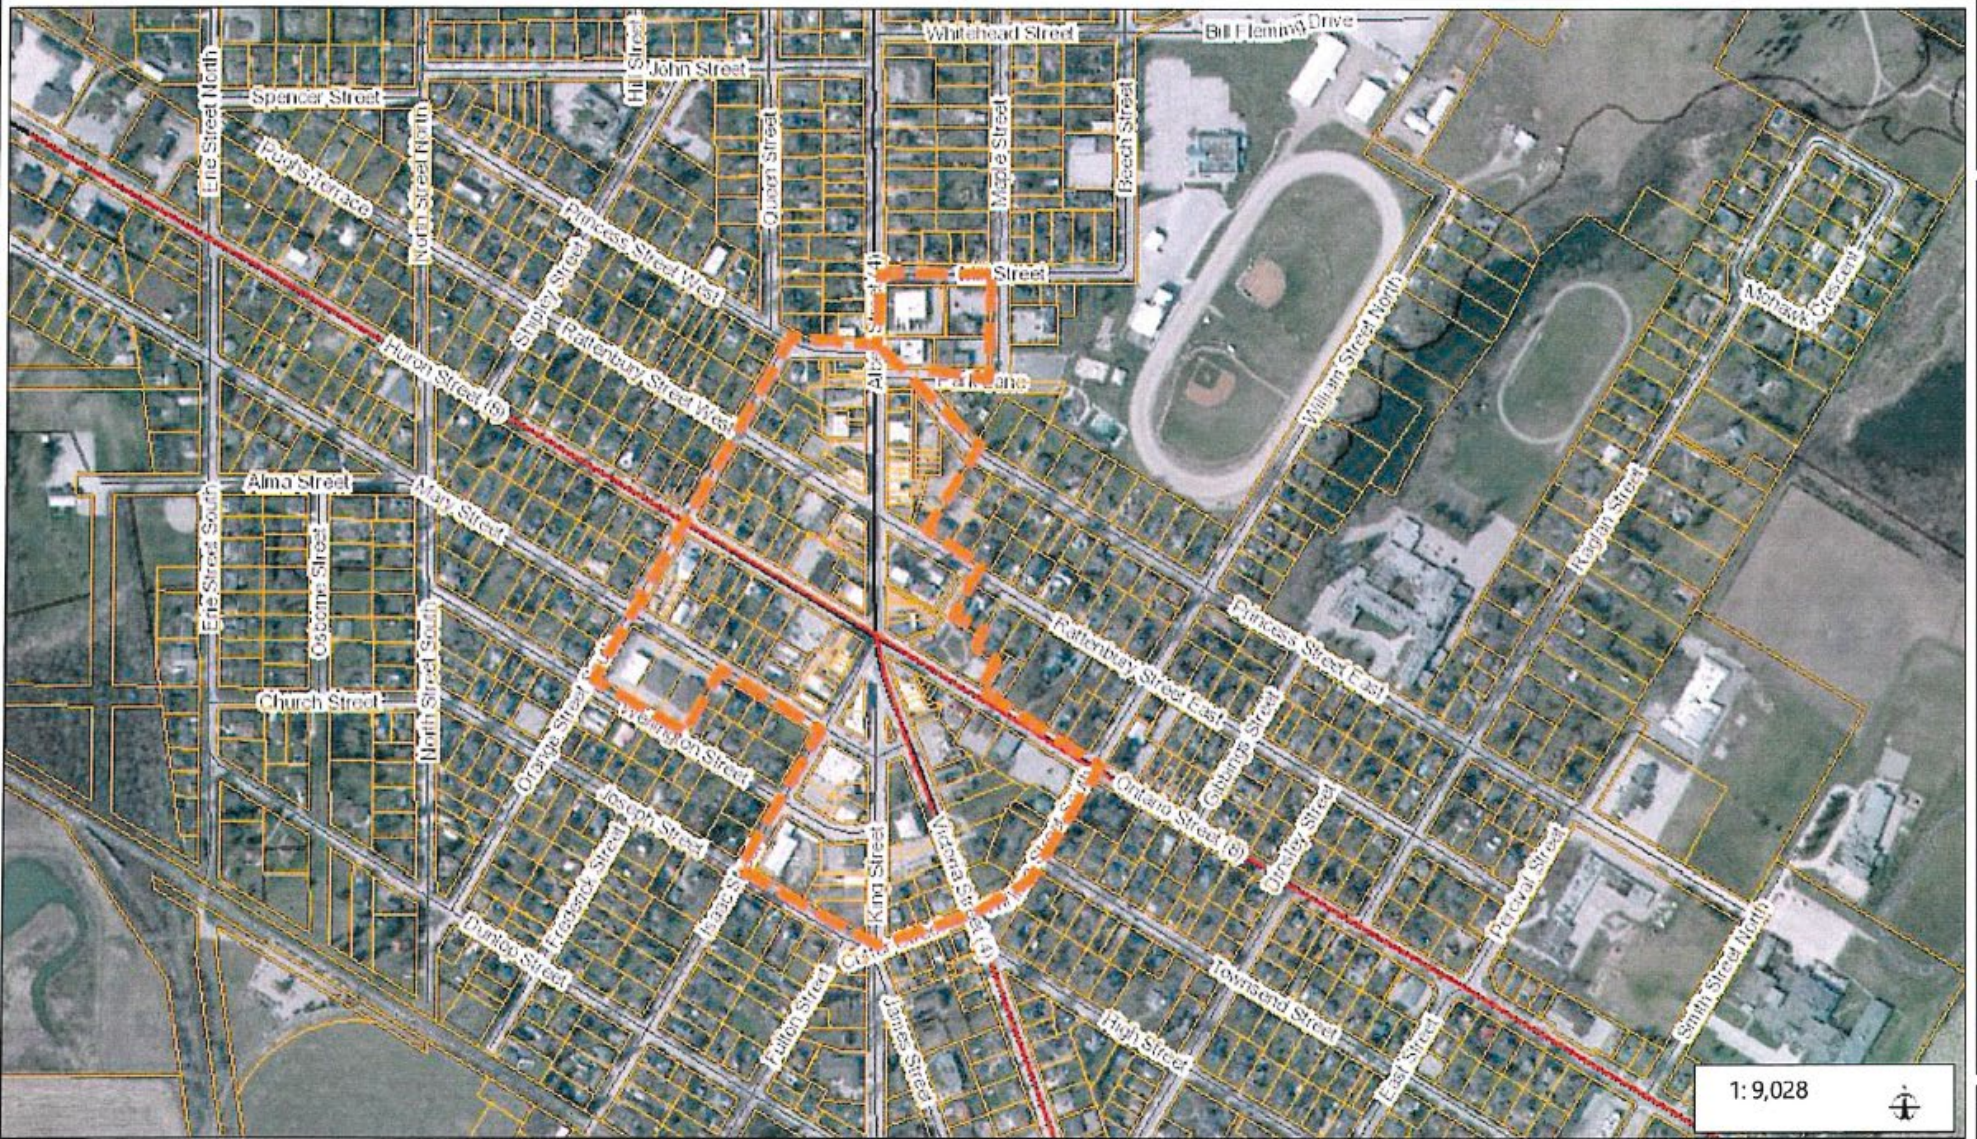

# Downtown Clinton - BIA Core Area

1:9,028