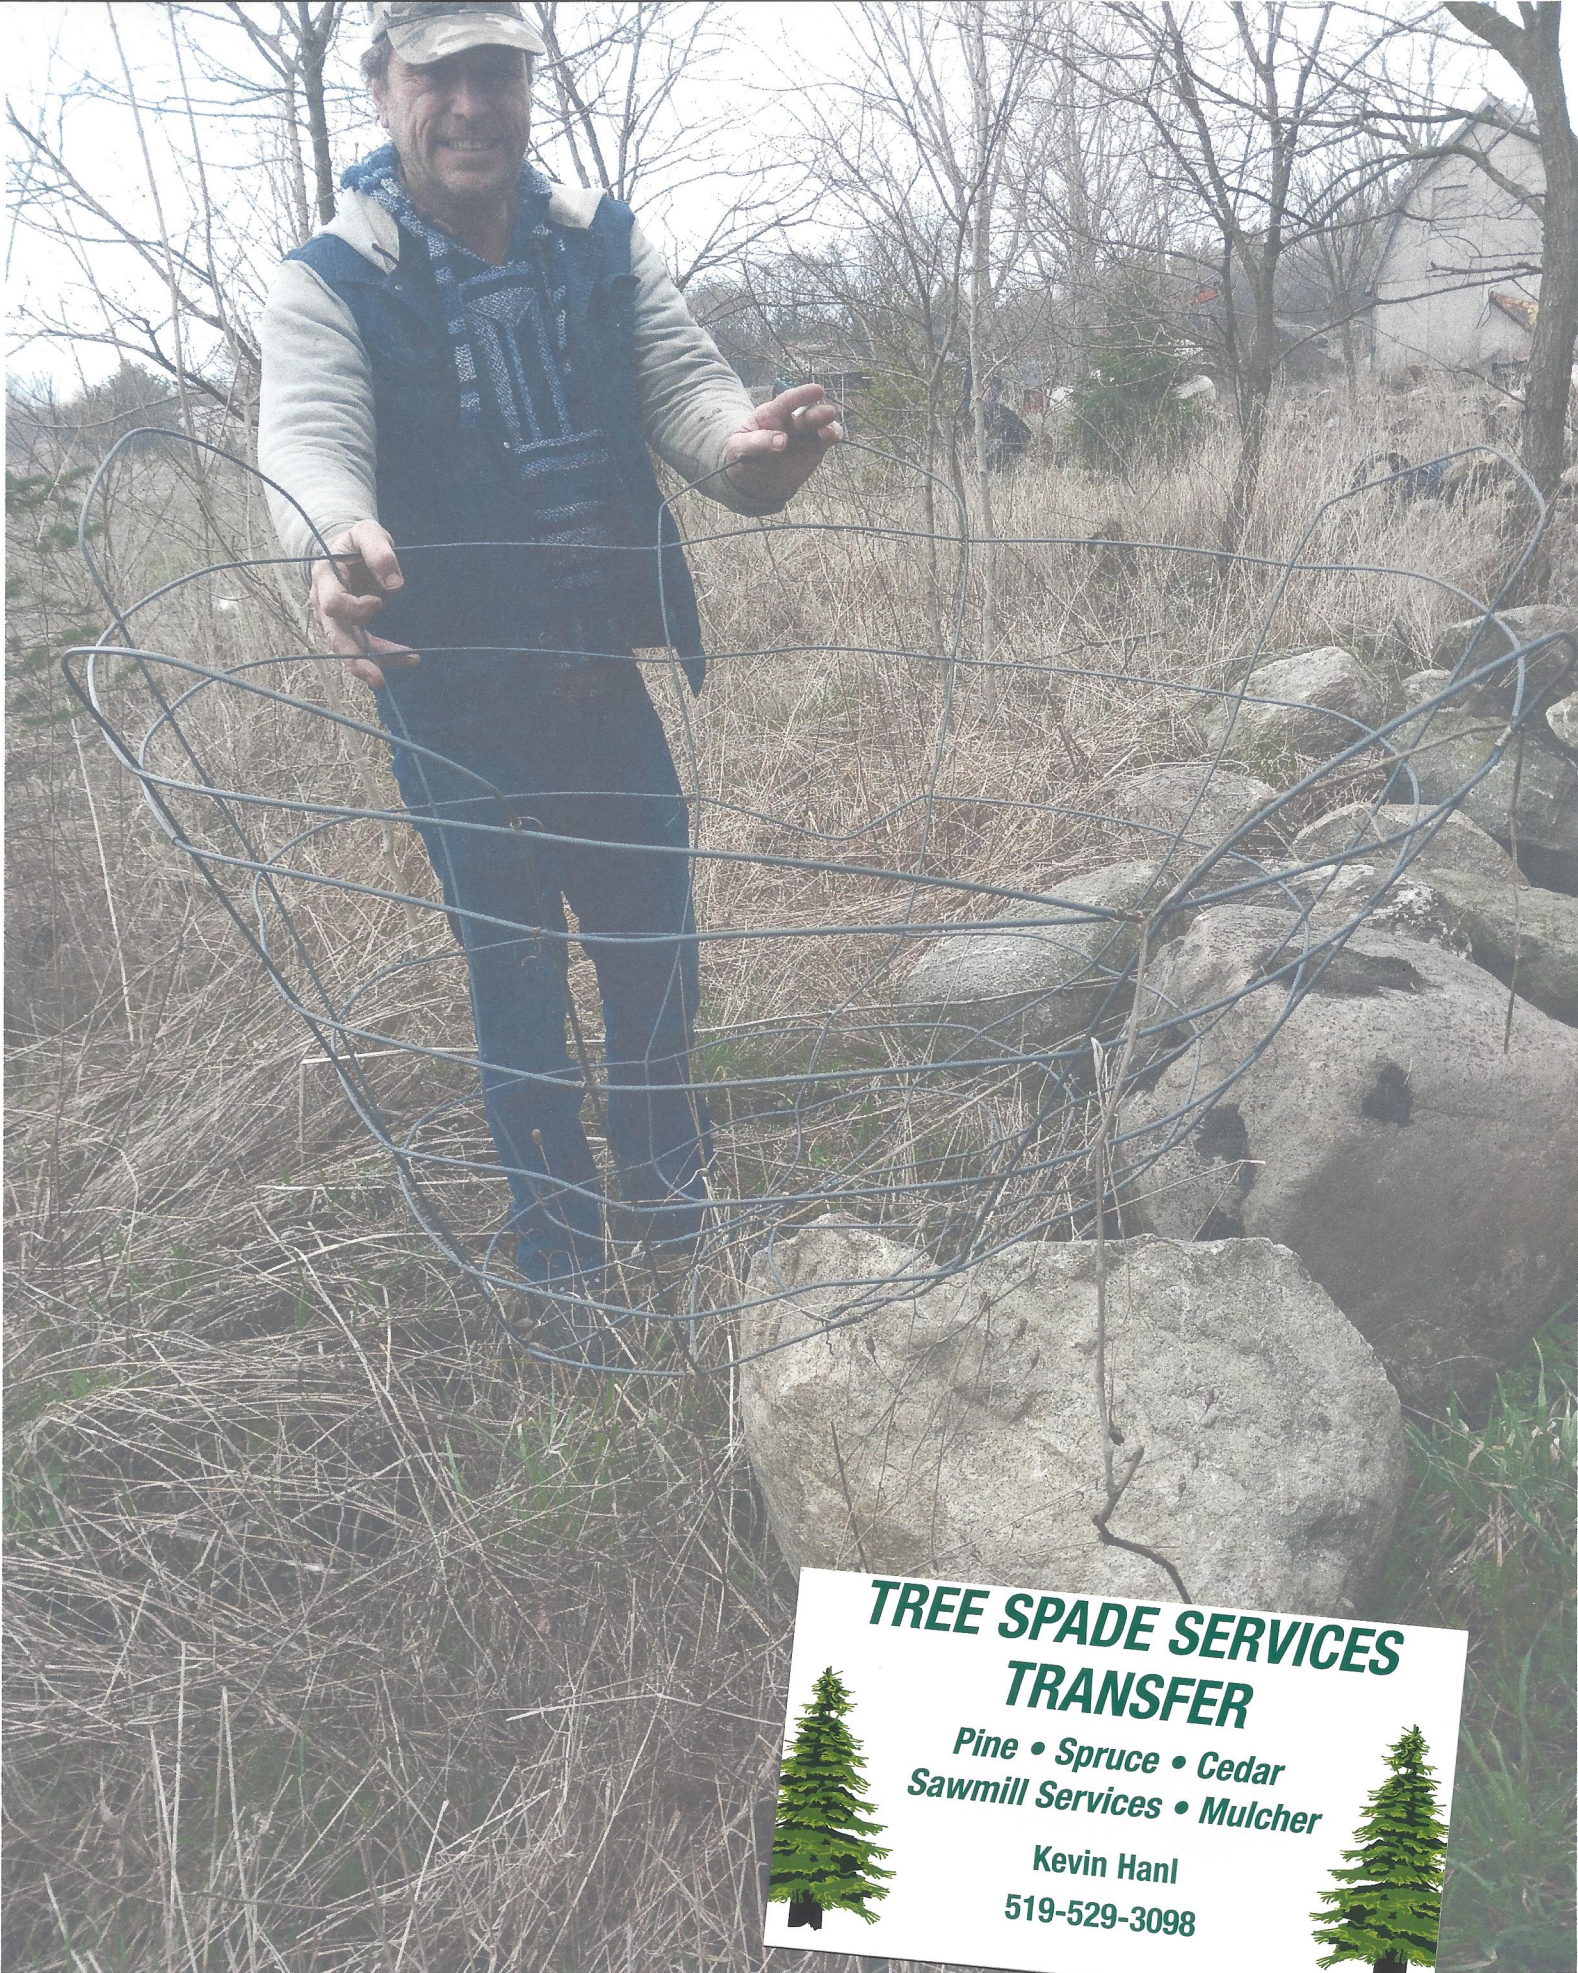

**TREE SPADE SERVICES  
TRANSFER**

Pine • Spruce • Cedar  
Sawmill Services • Mulcher

Kevin Hanl  
519-529-3098

This is a \$500 tree planted in Clinton with a basket

**TREE SPADE SERVICES  
TRANSFER**

*Pine • Spruce • Cedar  
Sawmill Services • Mulcher*

**Kevin Hanl  
519-529-3098**

Baskets are so you don't have to dig and move a tree, you can plant it and cut the lawn

**TREE SPADE SERVICES  
TRANSFER**

*Pine • Spruce • Cedar  
Sawmill Services • Mulcher*

**Kevin Hanl  
519-529-3098**

*planted for \$200*

**TREE SPADE SERVICES  
TRANSFER**

*Pine • Spruce • Cedar  
Sawmill Services • Mulcher*

**Kevin Hanl  
519-529-3098**

\$ 200