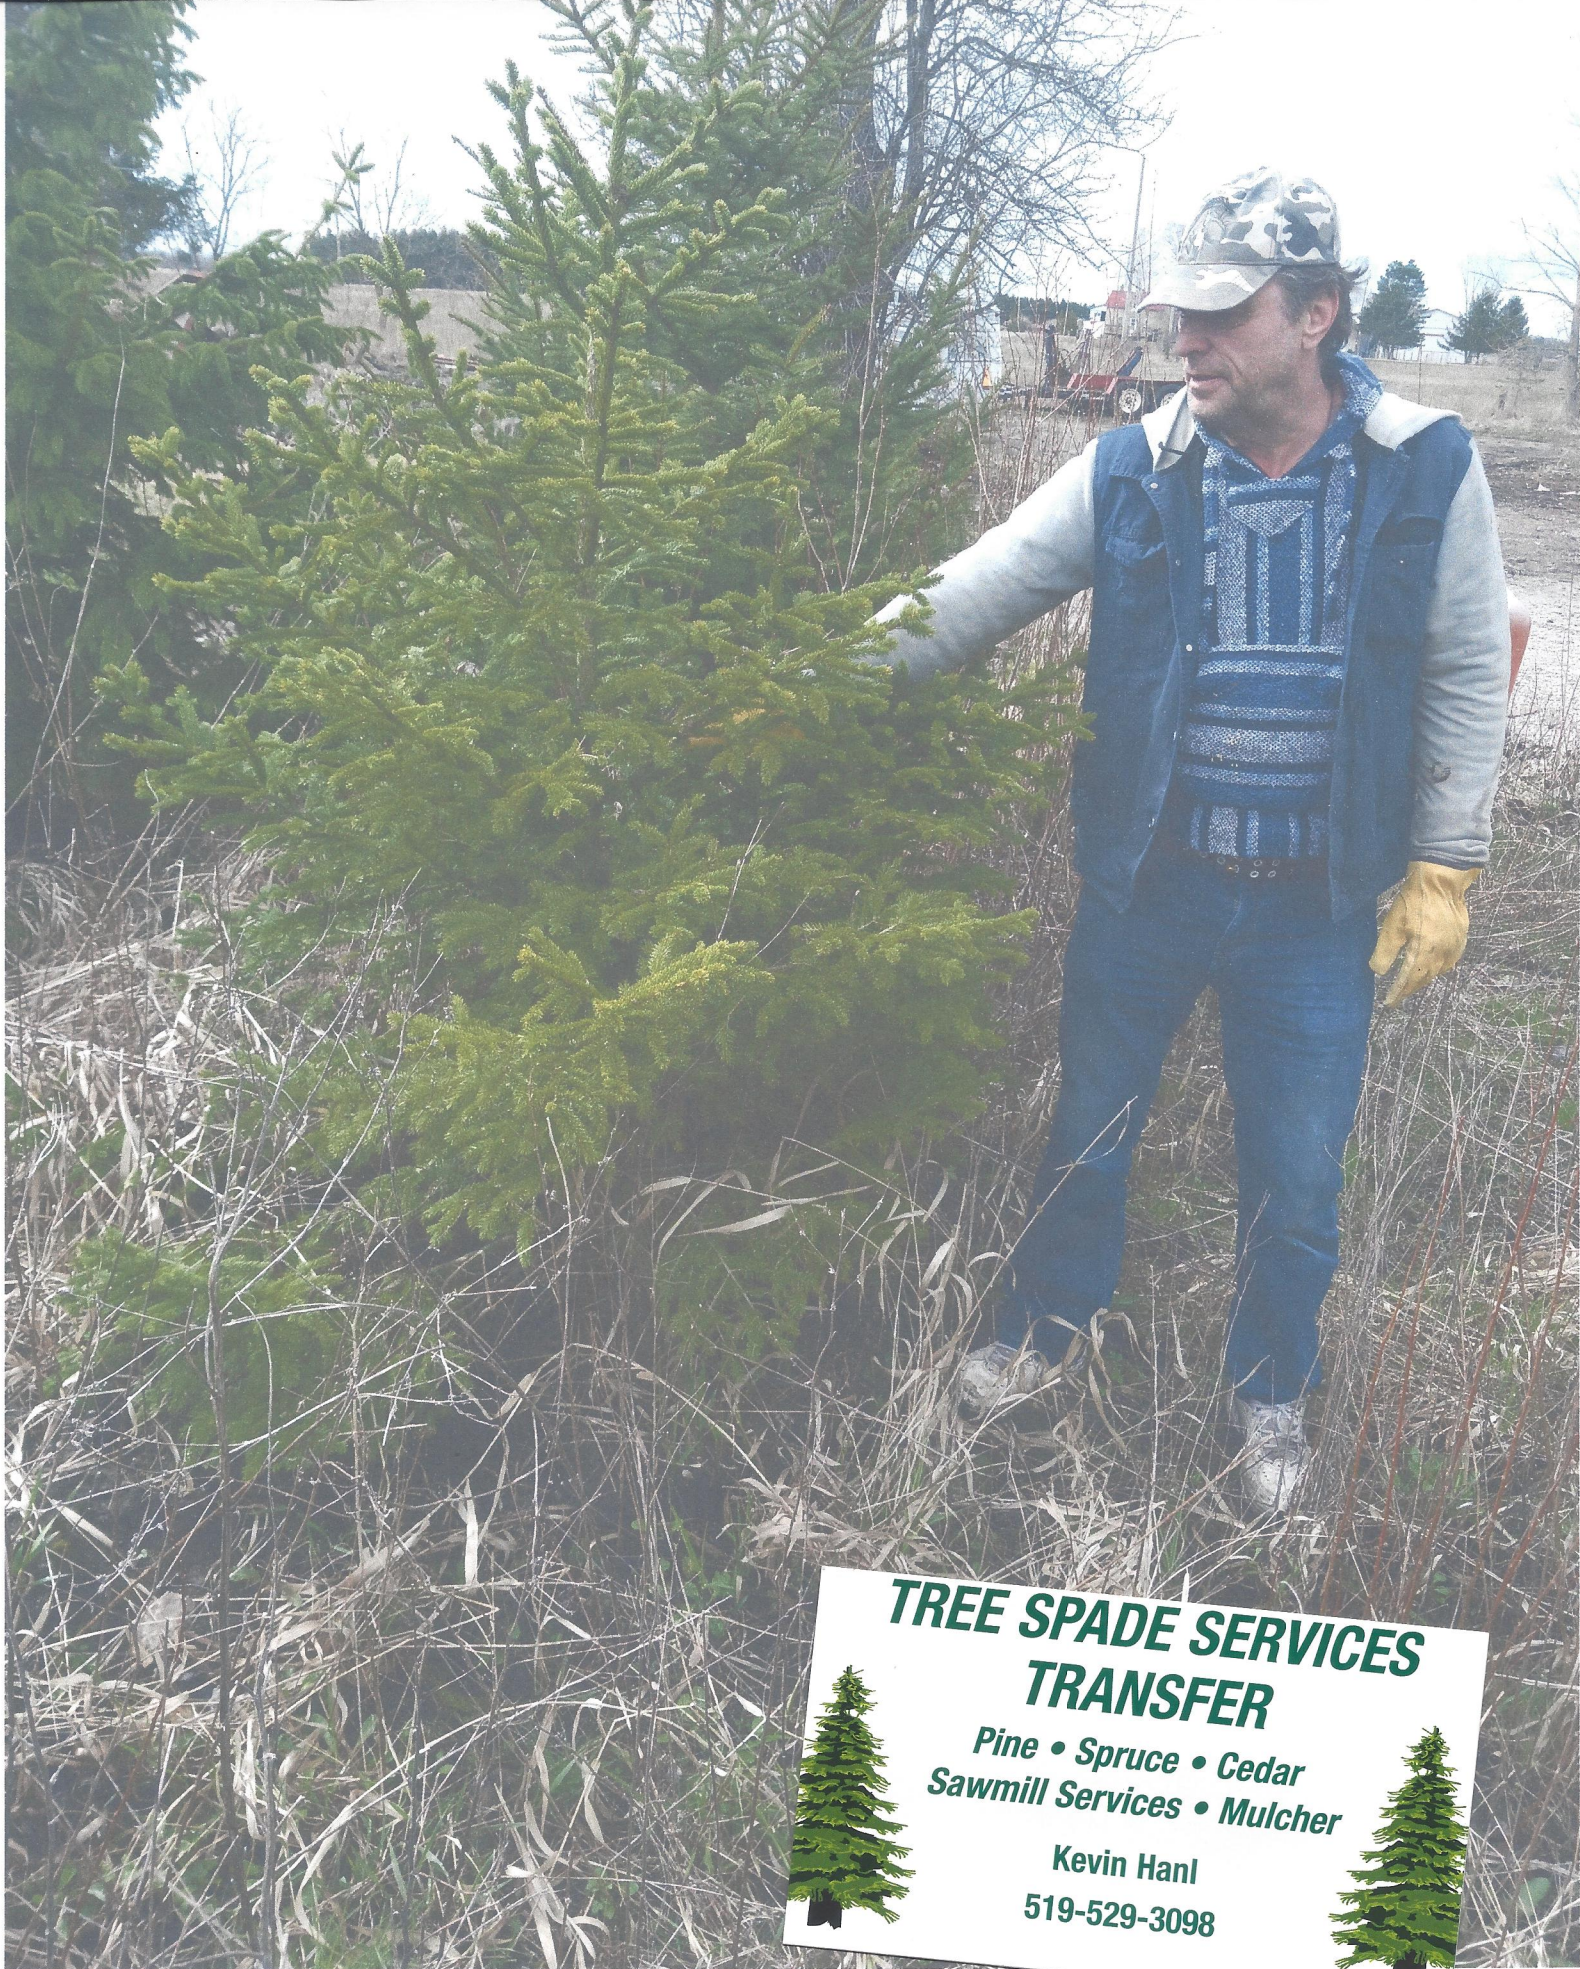

**TREE SPADE SERVICES  
TRANSFER**

Pine • Spruce • Cedar  
Sawmill Services • Mulcher

Kevin Hanl  
519-529-3098

This is a \$500 tree planted in Clinton with a basket

**TREE SPADE SERVICES  
TRANSFER**

*Pine • Spruce • Cedar  
Sawmill Services • Mulcher*

**Kevin Hanl  
519-529-3098**

Baskets are so you don't have to dig and move a tree, you can plant it and cut the lawn

**TREE SPADE SERVICES  
TRANSFER**

*Pine • Spruce • Cedar  
Sawmill Services • Mulcher*

**Kevin Hanl  
519-529-3098**

*planted for \$200*

**TREE SPADE SERVICES  
TRANSFER**

*Pine • Spruce • Cedar  
Sawmill Services • Mulcher*

**Kevin Hanl  
519-529-3098**

\$ 200